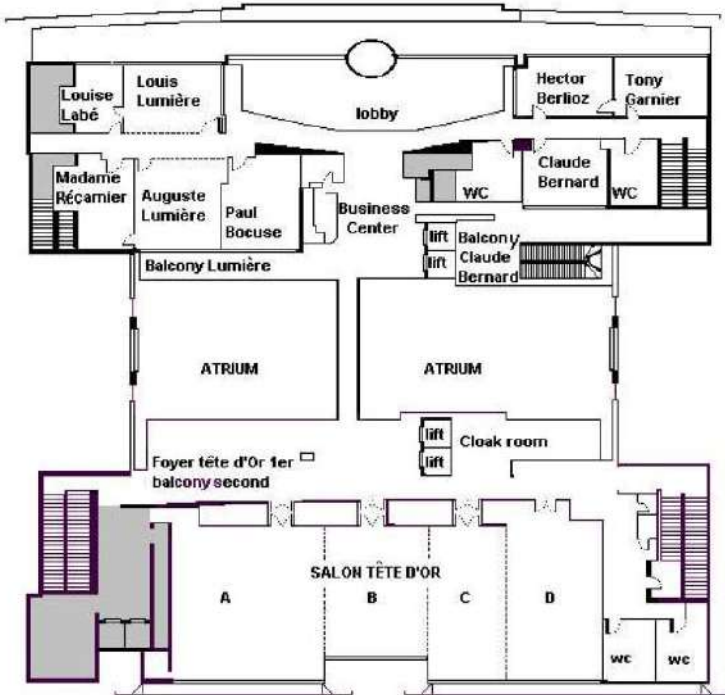

# 2015 NEW STYLE

- **204 bedrooms**, the most spacious ones in Lyon
- **16 suites** one of the biggest ones in the city
- **16 meeting rooms** with daylight for up to **600 participants**
- **Cuisine bistronomique** french/italian
- **Executive lounge**, breathtaking view on the Rhône
- **Atrium** : reception area under a glass roof

# OUR BEDROOMS

188 bedrooms

32 sqm

16 Suites

Free Wifi

Fully renovated

# VOS ÉVÉNEMENTS

2 300 sqm  
spaces with a day light

From 2 to 700 people

Exceptional spaces

- 1 Atrium
- 21 Suites
- 1 Executive Lounge

Loyalty program : Marriott Rewards

# SECOND FLOOR

540 sqm

8 meeting  
rooms  
from 18 to 110 sqm

1 banqueting  
space  
up to 80 pers  
in cocktail