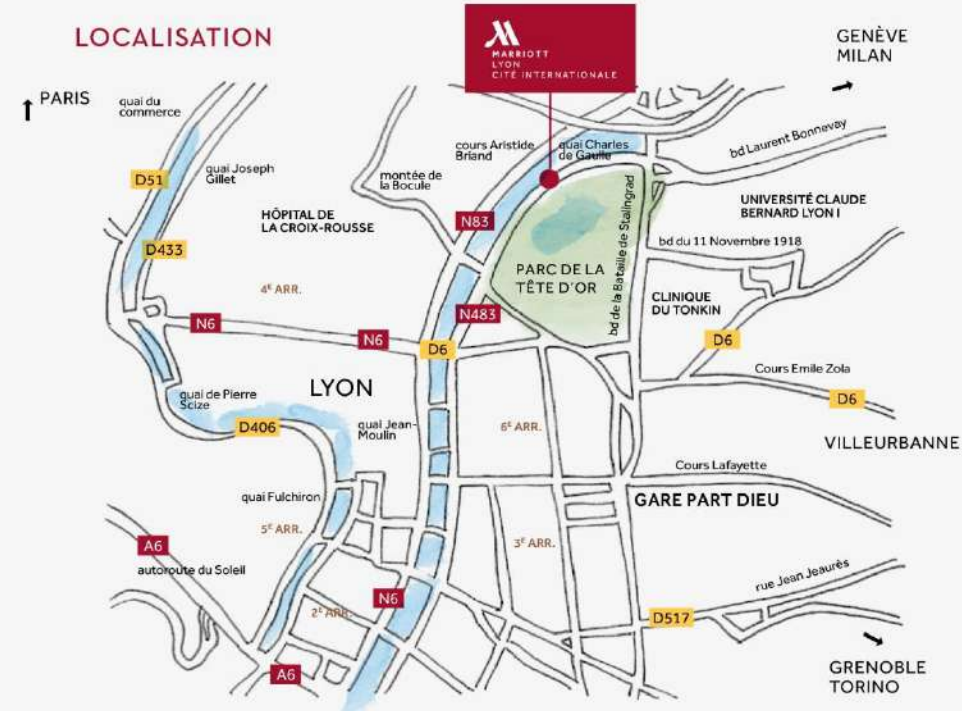

## LYON, LE MONDE ENTIER EN LIBRE ACCÈS

- **PLAIN**  
30 min away from the airport  
115 destinations with a direct flight

Approximately 2h : London,  
Amsterdam, Francfort, Milan,  
Barcelone, Madrid

- **TRAIN**  
Part Dieu train station : 10 min

## LOCALISATION

# A PERFECT LOCATION

- Convention center
- Cinema, amphitheater room
- Museum of Modern Art (MAC)
- Tête d'Or Park
- Team Building / Incentive
- Jetty at the foot of the hotel
- Public parking : 700 parking places
- Bus parking